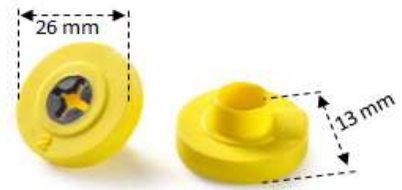

Environmental Resistance

Operating temperature	-40°C to +80°C
Storage temperature	-40°C to +80°C
Ingress protection rating	IP 67
Attachment***	With Male Pin using Applicator
Expected Lifetime	Years in normal operating conditions

Dimensions

Chemical Resistance

Resistant to continuous exposure to salt water for 2 hours
Resistant to continuous exposure to motor oil for 2 hours
Additionally, abrasion resistant against HCL and IPA

Additional Services

Pre-encoding	On request
Customization***	Logo / text printing on request

* Actual Read range may vary depending upon the reader and environmental factor

** Other on request

*** Available as an option at extra cost

Order Information

Part No.	Description
L44124A	With SIC 7999 HDX
L44129A	With SIC 7888 FDX
L441055	With HitagS 256
L441219	With Hitag micro

Omnia Technologies Pvt. Ltd.

Corporate Office
691, Udyog Vihar Phase V, Gurugram, Haryana-122016, India, +91(124) 4203899, 4101506

Manufacturing Unit
Plot No. 68, Sector- 5, IMT Manesar, Gurugram, Haryana - 122050, INDIA | +91(124) 4366174, 4366411, +91 (124) 4366410 (Fax)